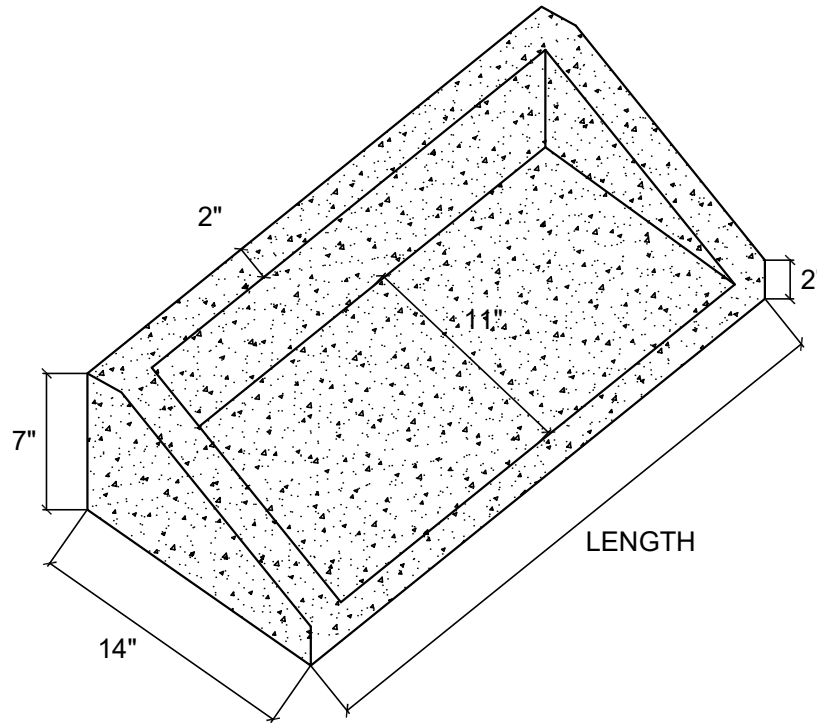

LAWN STEPS

ITEM #	DESCRIPTION	WEIGHT (LB)
R12.001	24" LAWN STEP	85
R12.002	30" LAWN STEP	105

SPECIFICATIONS:
5000 psi AT 28 DAYS
AIR ENTRAINING 5-7%